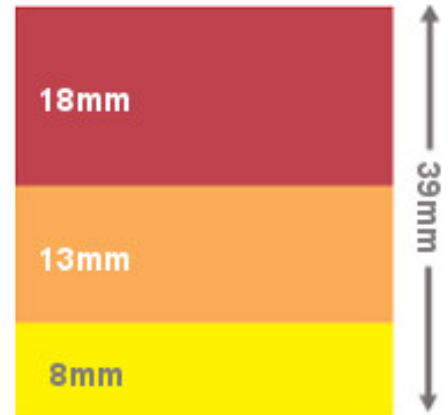

## PSP Water Line / Hull Tape 39mm wide

39mm wide water line / hull tape.

A professional looking tape with three different coloured stripes, butt joined together without any gap.

| Part         | Colour                            | Size mm    | Pack |
|--------------|-----------------------------------|------------|------|
| PS-B3910-BX3 | Dark Blue / Mid Blue / Light Blue | 39mm x 10m | Card |
| PS-B3910-DGD | Dark Blue / Gold / Dark Blue      | 39mm x 10m | Card |
| PS-B3910-DSD | Dark Blue / Silver / Dark Blue    | 39mm x 10m | Card |
| PS-B3910-ROY | Red / Orange / Yellow             | 39mm x 10m | Card |
| PS-B3910-RWB | Red / White / Mid Blue            | 39mm x 10m | Card |
| PS-B3910-SWC | Silver / White / Charcoal         | 39mm x 10m | Card |
| PS-B3950-BX3 | Dark Blue / Mid Blue / Light Blue | 39mm x 50m | Roll |
| PS-B3950-DGD | Dark Blue / Gold / Dark Blue      | 39mm x 50m | Roll |
| PS-B3950-DSD | Dark Blue / Silver / Dark Blue    | 39mm x 50m | Roll |
| PS-B3950-ROY | Red / Orange / Yellow             | 39mm x 50m | Roll |
| PS-B3950-RWB | Red / White / Mid Blue            | 39mm x 50m | Roll |
| PS-B3950-SWC | Silver / White / Charcoal         | 39mm x 50m | Roll |