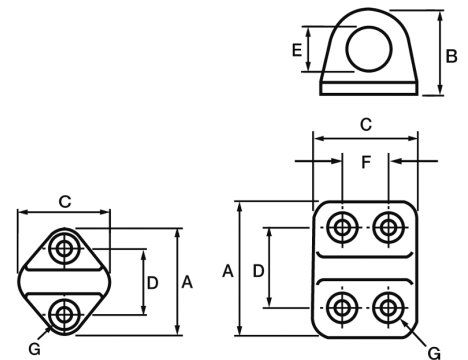

YS Fittings Aluminium Fender Eye with 2 Fixings

YS Fittings fender eyes are made of precision cast high grade marine aluminium which is hard anodised for high corrosion resistance and an elegant look.
2 x fixing holes.

Part	A mm	B mm	C mm	D mm	E mm	G mm	Weight kg
YS-0852-A	35	26.5	30	24	13	M4	0.02