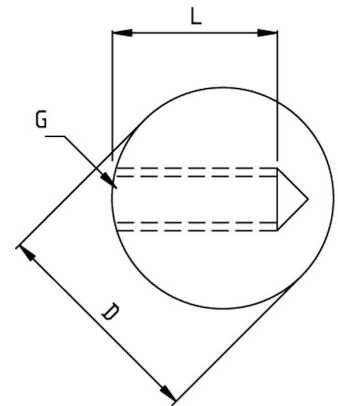

Blue Wave WDS Ball for Dome Head Screw

WDS ball for dome head screw.

Stainless steel AISI 316.

Part	G Metric	D mm	D1 mm
BW-A270503	M5	15	5.3
BW-A270604	M6	20	6.3
BW-A270806	M8	25	8.5
BW-A271008	M10	30	10.5