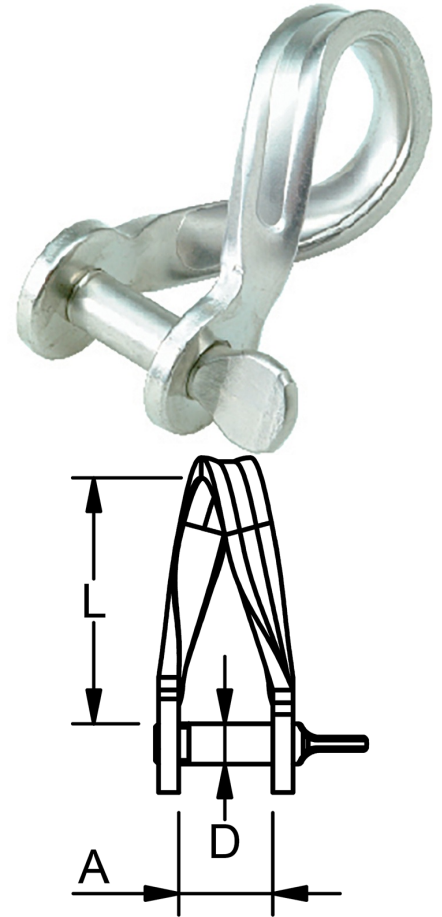

## Blue Wave Strip Stainless Steel Twisted Shackles

Strip stainless steel twisted shackles.

This product is generally used where a smaller, light weight shackle is required. It has a standard pin

Available with thumb screw pins, slotted pins or clevis pins.

Stainless steel AISI 316.

Part	D mm	A mm	L mm	Break Load Kg.	Pack Size
BW-170005	5	12	22	1200	10
BW-170053	5	12	33	1200	10
BW-170006	6	14	36	2000	10
BW-170008	8	18	36	3000	10