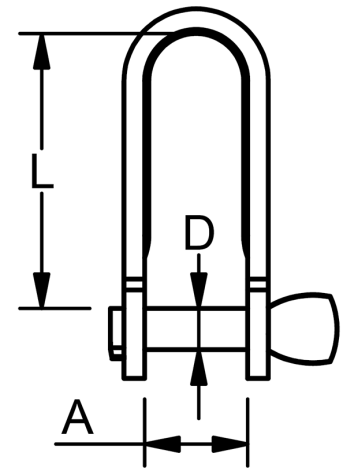

Blue Wave Strip Stainless Steel Key Pin Shackles

Strip stainless steel key pin shackles.

This product is generally used where a smaller, light weight shackle is required.

Available with thumb screw pins, slotted pins or clevis pins.

Stainless steel AISI 316.

Part	D mm	A mm	L mm	Break Load Kg.	Pack Size
BW-180041	4	11	15	500	10
BW-180005	5	15	36	1000	10
BW-185205	5	13	26	1000	10
BW-180006	6	15	40	1650	10
BW-180008	8	20	41	2750	10