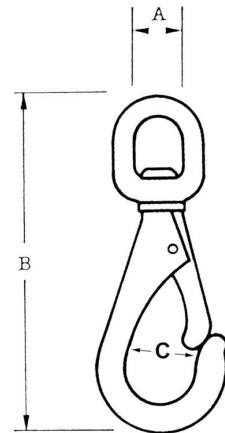

Proboat Stainless Steel Swivel Eye Boat Snaps

Stainless steel boat snap hook with a swivel eye.

Stainless steel AISI 316.

Part	Material	Size	A mm	B mm	C mm	Break Load Kg.
ED-732100	Stainless Steel	0	13	65	7	150
ED-732101	Stainless Steel	1	17	82	10	170
ED-732102	Stainless Steel	2	20	94	13	250
ED-732103	Stainless Steel	3	20	115	13	340