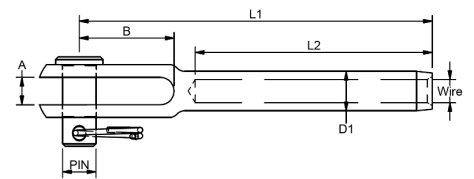

Blue Wave Swage Aircraft Fork

Swage aircraft fork wire terminal - according to MS20667

Polished Stainless Steel

Part	Wire Ø mm	Pin Ø mm	D1 mm	L1 mm	L2 mm	A mm	B mm	Break Load Kg
BW-ACF4502	2	5	5.5	49	32	2.8	12.7	1190
BW-ACF4525	2.5	5	5.5	49	32	2.8	12.7	1050
BW-ACF4503	3	5	6.35	60	38	5.2	18.7	1380
BW-ACF0604	4	6.35	7.5	67	45	5.2	18.0	1730
BW-ACF0805	5	8	9	78	51	6.35	22.2	2492
BW-ACF9506	6	10	12.58	97	64	7.9	27.0	5460
BW-ACF1107	7	11	14.2	105	70	8.3	25.4	6840
BW-ACF1108	8	11	16	113	76	8.7	32.1	8650
BW-ACF1410	10	14	20	163	102	9.5	45.2	13647
BW-ACF1612	12	16	21.4	176	119	11.9	48.4	14210