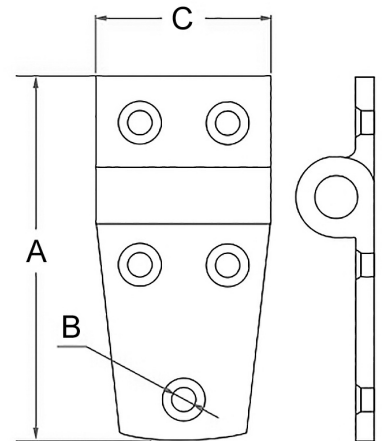

Proboat Stainless Steel Hatch Hinge Short

Stainless Steel Hatch Hinge Short

Stainless Steel AISI 316

Part	A mm	B mm	C mm
ED-401610	57	5.3	38
ED-401611	71	5.3	38