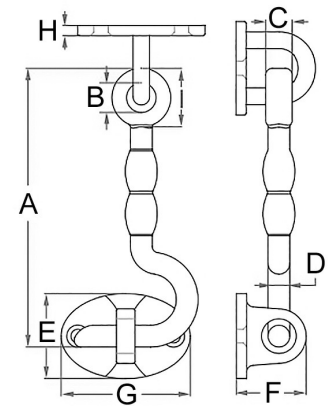

## Proboat Stainless Steel Cabin Hook

Stainless Steel Cabin Hook

Handy hook for holding doors open.

Stainless Steel AISI 316

Part	A mm	B mm	C mm	D mm	E mm	F mm	G mm	H mm	I mm
ED-401408	79	9	8	6.5	26	20.4	38	2.8	17.5
ED-401410	103	9	8	6.5	26	20.4	38	2.8	17.5