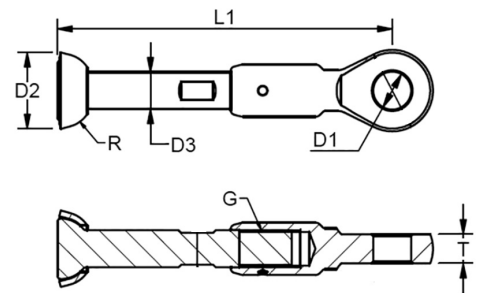

Blue Wave Removable Stemball Eye

Removable Stemball Eye comes with Ball Cup

Polished stainless steel - AISI 316

Part	Wire Ø mm	D1 mm	D2 mm	D3 mm	D5 mm	G mm	L1 mm	T mm	R mm	Break Load Kg
BW-BE9526	5 - 6	9.8	26	9.5	20.8	3/8	98	6	10	3400
BW-BE1126	6 - 7	11.5	26	11.1	20.8	7/16	107	8	10	4600
BW-BE1326	7 - 8	13.0	26	12.7	20.8	1/2	115	10	10	6100
BW-BE1634	8	16.5	34	15.9	28.5	5/8	138	12	13	9900