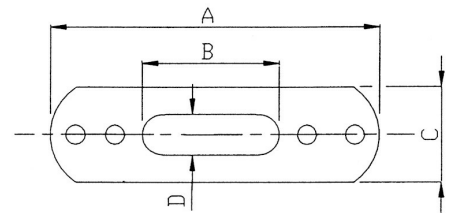

Blue Wave T-Terminal Backing Plate

T-terminal backing plate.

High Polished Stainless steel AISI 316

Part	Wire Dia. mm	A mm	B mm	C mm	D mm
BW-616103	2 - 3	50	14.0	15.0	7.0
BW-616105	4 - 5	88	26.0	26.0	9.5
BW-616107	6 - 7	123	32.0	40.0	15.0
BW-616110	8 - 10	151	41.0	38.0	19.0