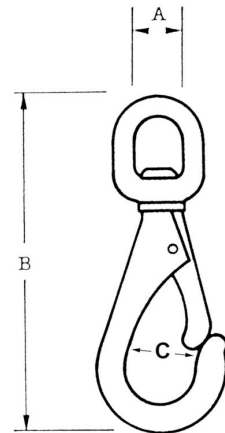

Kong Nickel Plated Bronze Swivel Eye Boat Snaps

Nickel plated bronze boat snap with a swivel eye.

Part	Material	Size	A mm	B mm	C mm	Break Load Kg.
KG-31001	Bronze	1	17	82	10	170
KG-31002	Bronze	2	20	94	14	250
KG-31003	Bronze	3	20	115	16	340