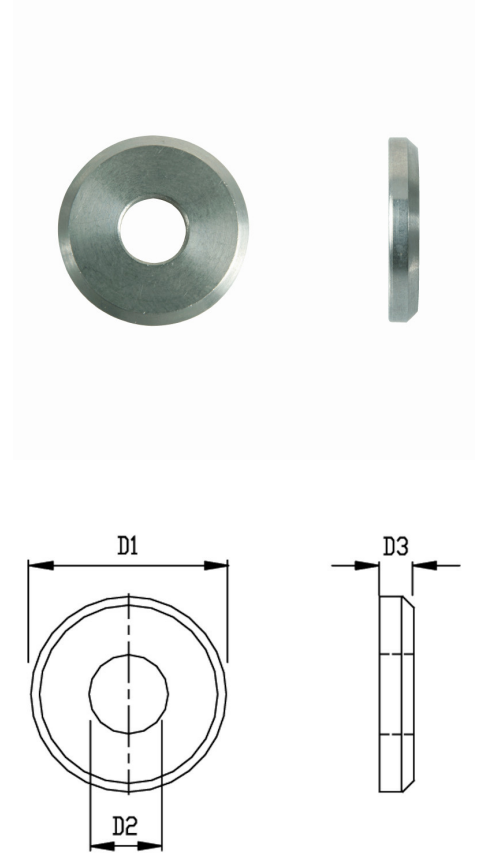

Blue Wave WDS Cover Disc

Finish washer or cover disc.

Stainless Steel AISI 316.

Part	D1 mm	D2 mm	D3 mm
BW-A500003	15	5.5	3.0
BW-A500004	20	6.5	4.0
BW-A500006	25	8.5	4.0