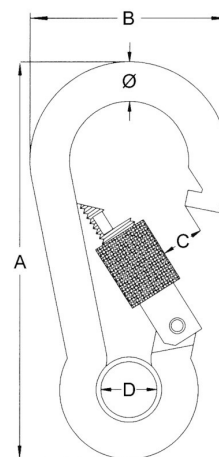

## Proboat Standard Stainless Steel Carabiners Eye Screw Lock

Locking carabiner hook with screw lock gate.

Spring loaded gate can be easily operated with one hand making it useful in the marine environment.

Stainless steel AISI 316.

Part	Dia mm	A mm	B mm	C mm	D mm	Break Load Kg.
ED-731704-SC	4	40	20	4	4	210
ED-731705-SC	5	50	25	6	6	310
ED-731706-SC	6	60	30	6.5	8	370
ED-731708-SC	8	80	40	8.5	11	580
ED-731710-SC	10	100	50	10.0	14	880
ED-731711-SC	11	120	59	14.5	18	1000
ED-731712-SC	12	140	65	19.0	21	1200