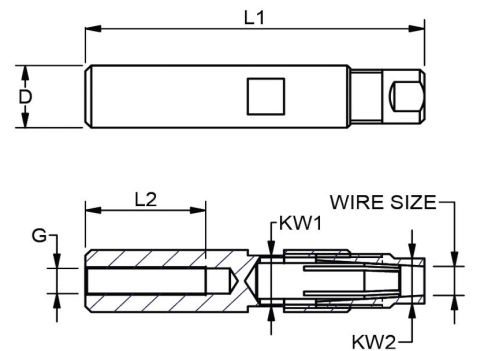

## Blue Wave WDS Swageless Inside Thread Short

WDS swageless terminal, short inside thread.

Polished Stainless Steel AISI 316.

Only for use with wire ropes:-  
7 x 19 and 7 x 7.

Part	G Right Hand	Wire Dia mm	D mm	L1 mm	L2 mm	KW1 mm	KW2 mm	Break Load Kg
BW-A833205	M5	3	11	45	20	9	8	300
BW-A830406	M6	4	11	45	20	9	8	400